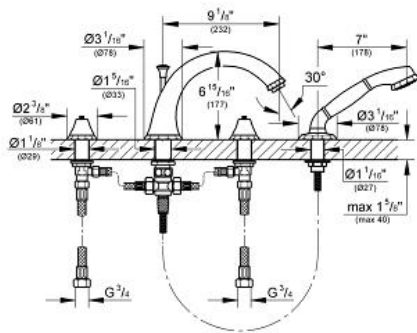

KENSINGTON Four-Hole Roman Bathtub Faucet with Handshower

MODEL # 25073EN0

Pure Freude
an Wasser

Product Description:
KENSINGTON
Four-Hole Roman Bathtub Faucet with Handshower

- Standard Specification:**
- Handles sold separately
 - Diverter bath spout with flow control
 - 1/2" ceramic cartridge (90° turn)
 - Handshower
 - **GROHE StarLight** finish
 - Max Flow Rate 13.2 gpm (50 L/min)

- Applicable Codes & Standards:**
- Energy Policy Act of 1992
 - ASME A112.18.1/CSA B125.1

Color:
□ 25073EN0 Brushed Nickel